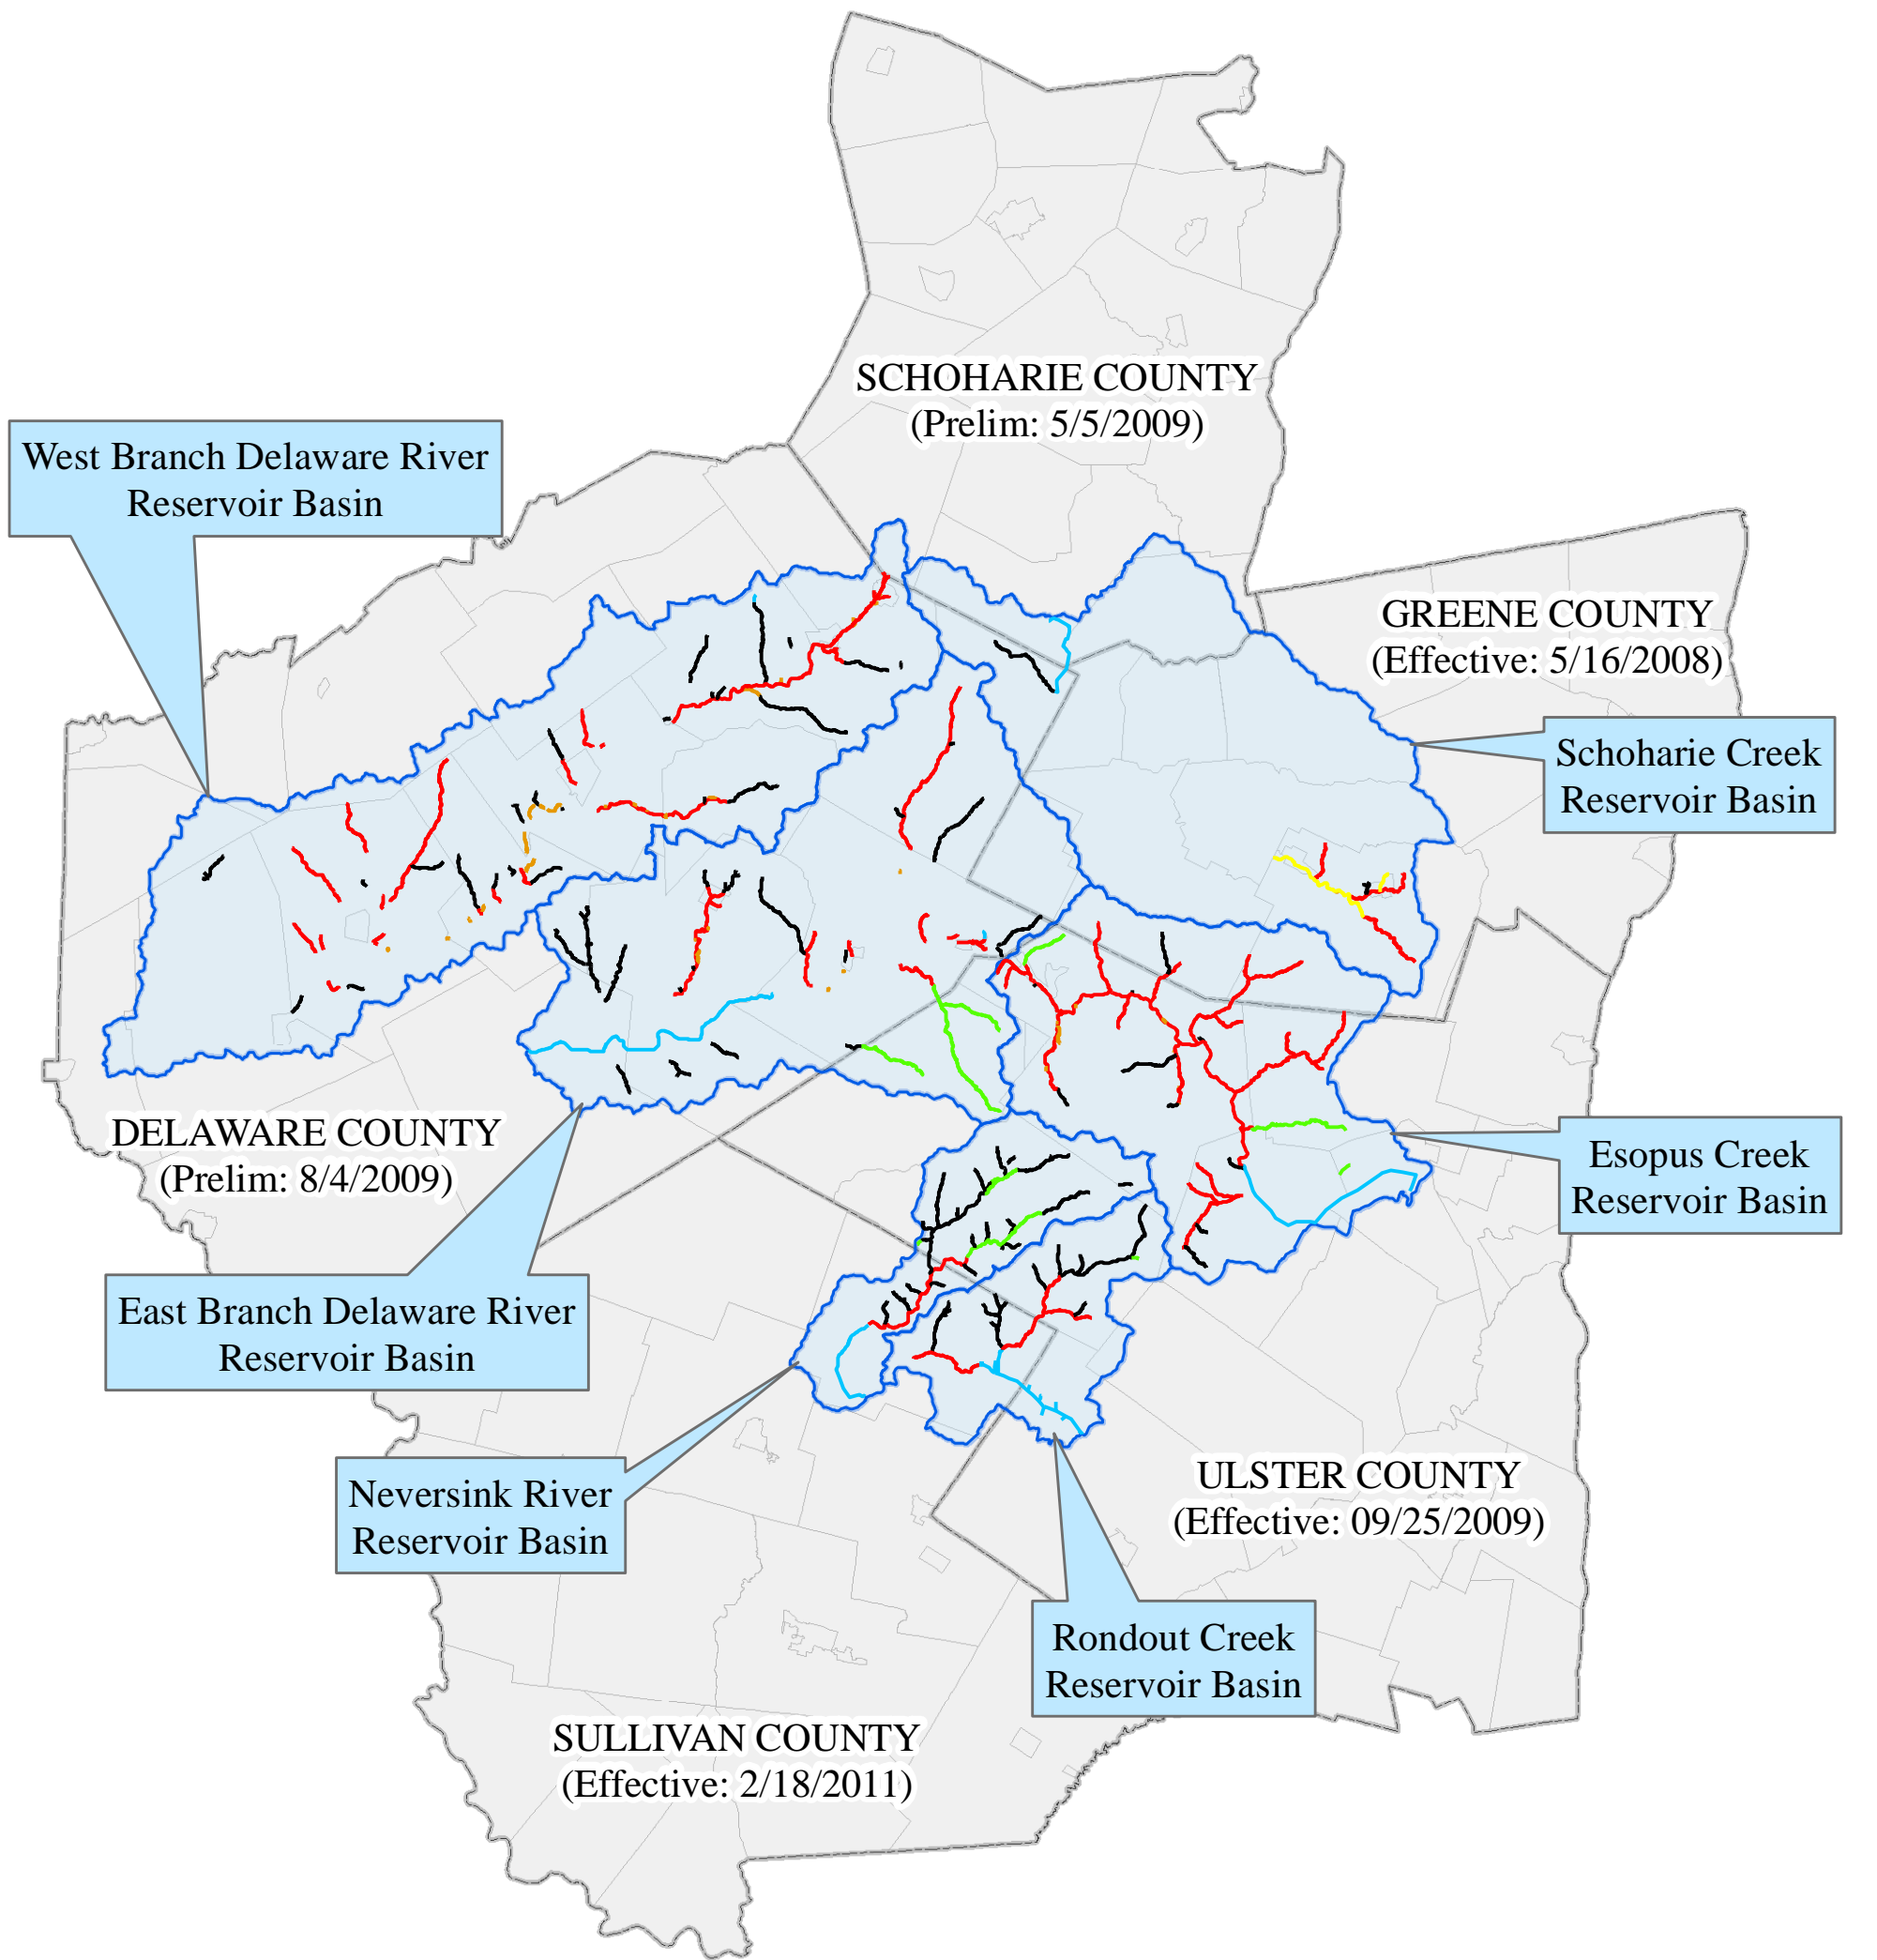

West of Hudson Watersheds Mapping Project Overall Project Area

Catskill Region Map Steering Committee Meeting - June 16, 2011

Legend

Study Types

- Approximate
- Backwater (Detailed)
- Detailed
- Lake (Detailed)
- Limited Detailed
- Redelineation
- Watershed Subbasins
- Communities